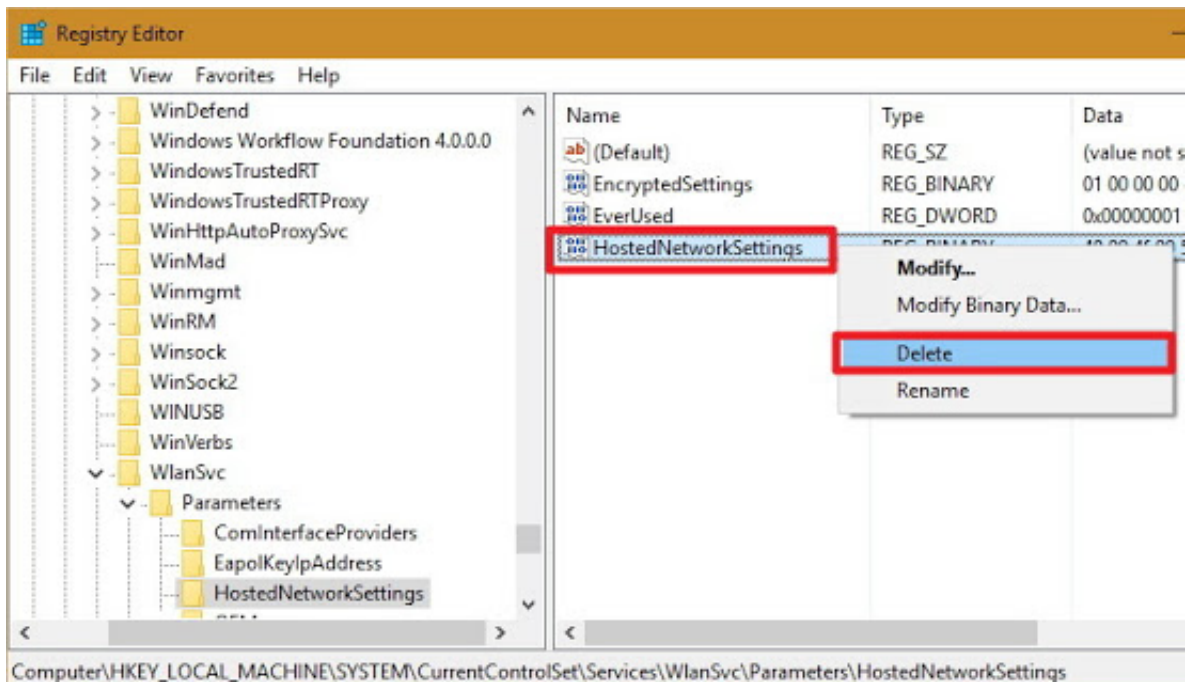

Download from
Dreamstime.com

This watermarked comp image is for previewing purposes only.

ID 2468711

© Milan Surkala | Dreamstime.com

[Microsoft Hyper-v Network Switch Default Miniport Driver Windows 8.1 16](#)

[Microsoft Hyper-v Network Switch Default Miniport Driver Windows 8.1.16](#)

Download from
Dreamstime.com

This watermarked comp image is for previewing purposes only.

ID 2468711

© Milan Surkala | Dreamstime.com